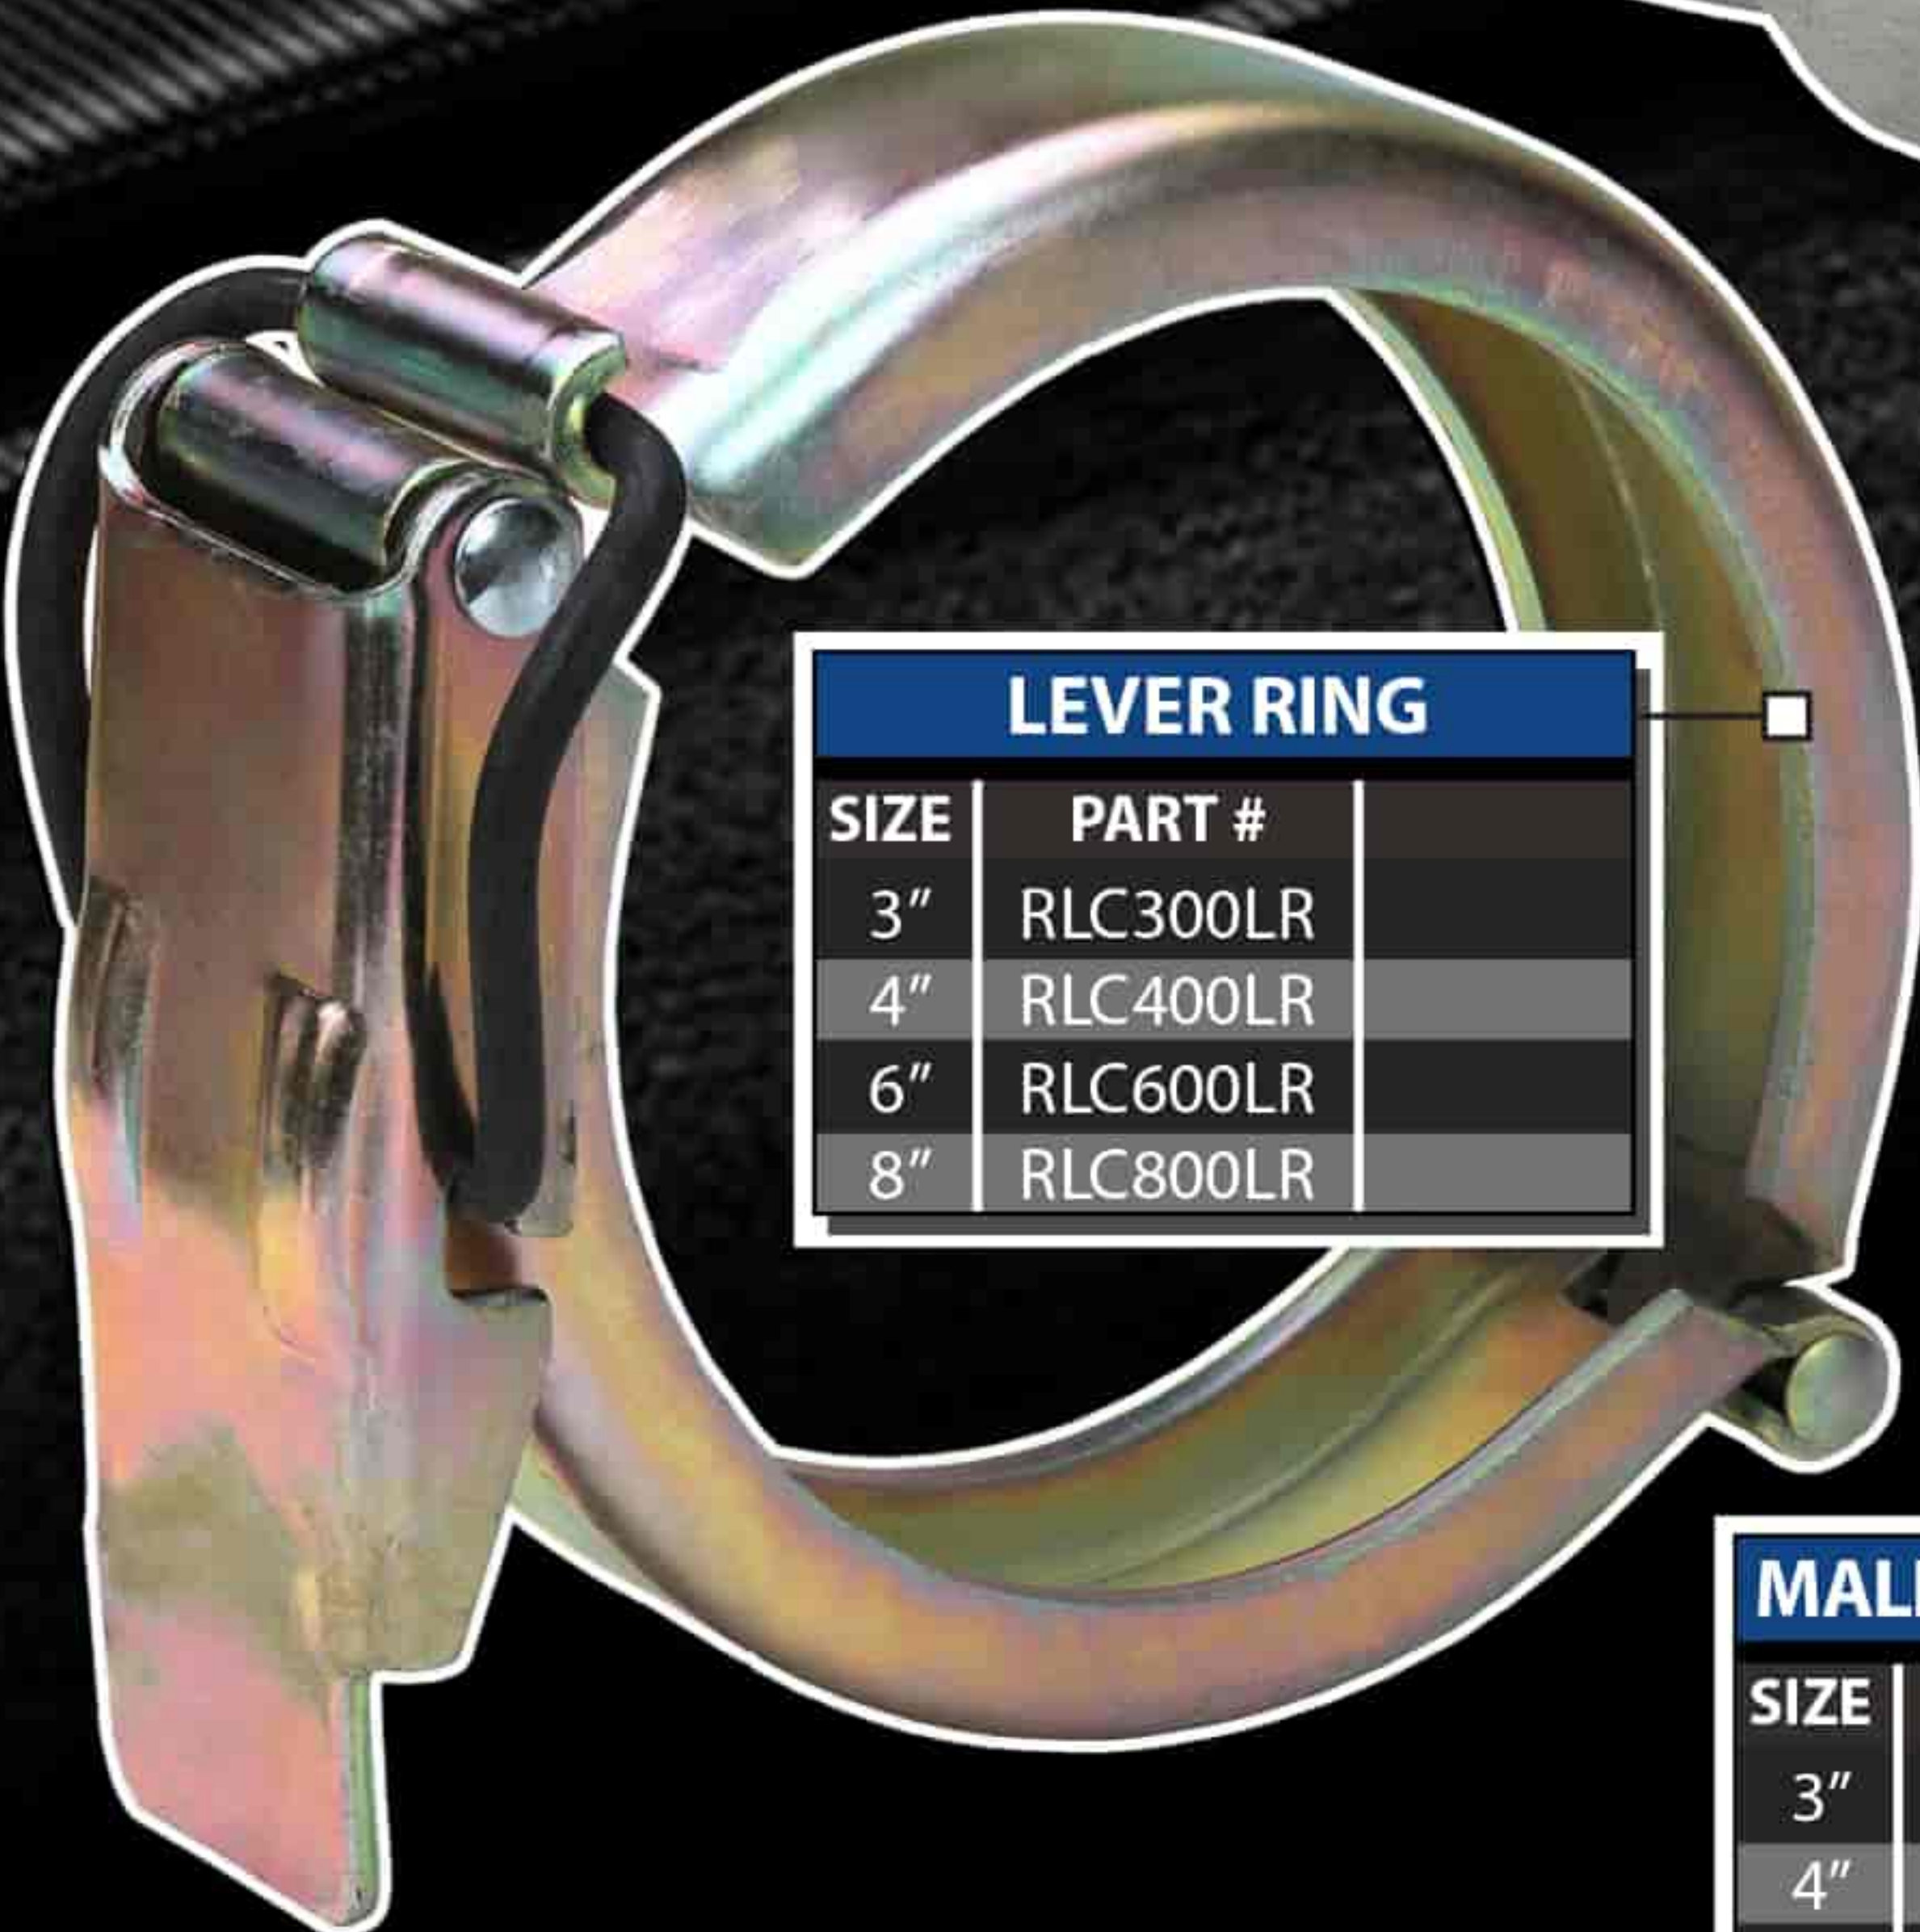

# RING LOCKS

COMPLETE SETS	
SIZE	PART #
3"	RLC300
4"	RLC400
6"	RLC600
8"	RLC800

FEMALE w/HOSE SHANK	
SIZE	PART #
3"	RLC300F
4"	RLC400F
6"	RLC600F
8"	RLC800F

RUBBER O-RING	
SIZE	PART #
3"	RLC300G
4"	RLC400G
6"	RLC600G
8"	RLC800G

LEVER RING	
SIZE	PART #
3"	RLC300LR
4"	RLC400LR
6"	RLC600LR
8"	RLC800LR

MALE w/HOSE SHANK	
SIZE	PART #
3"	RLC300M
4"	RLC400M
6"	RLC600M
8"	RLC800M

**COUPLINGS +**

The SIMPLE SOLUTION