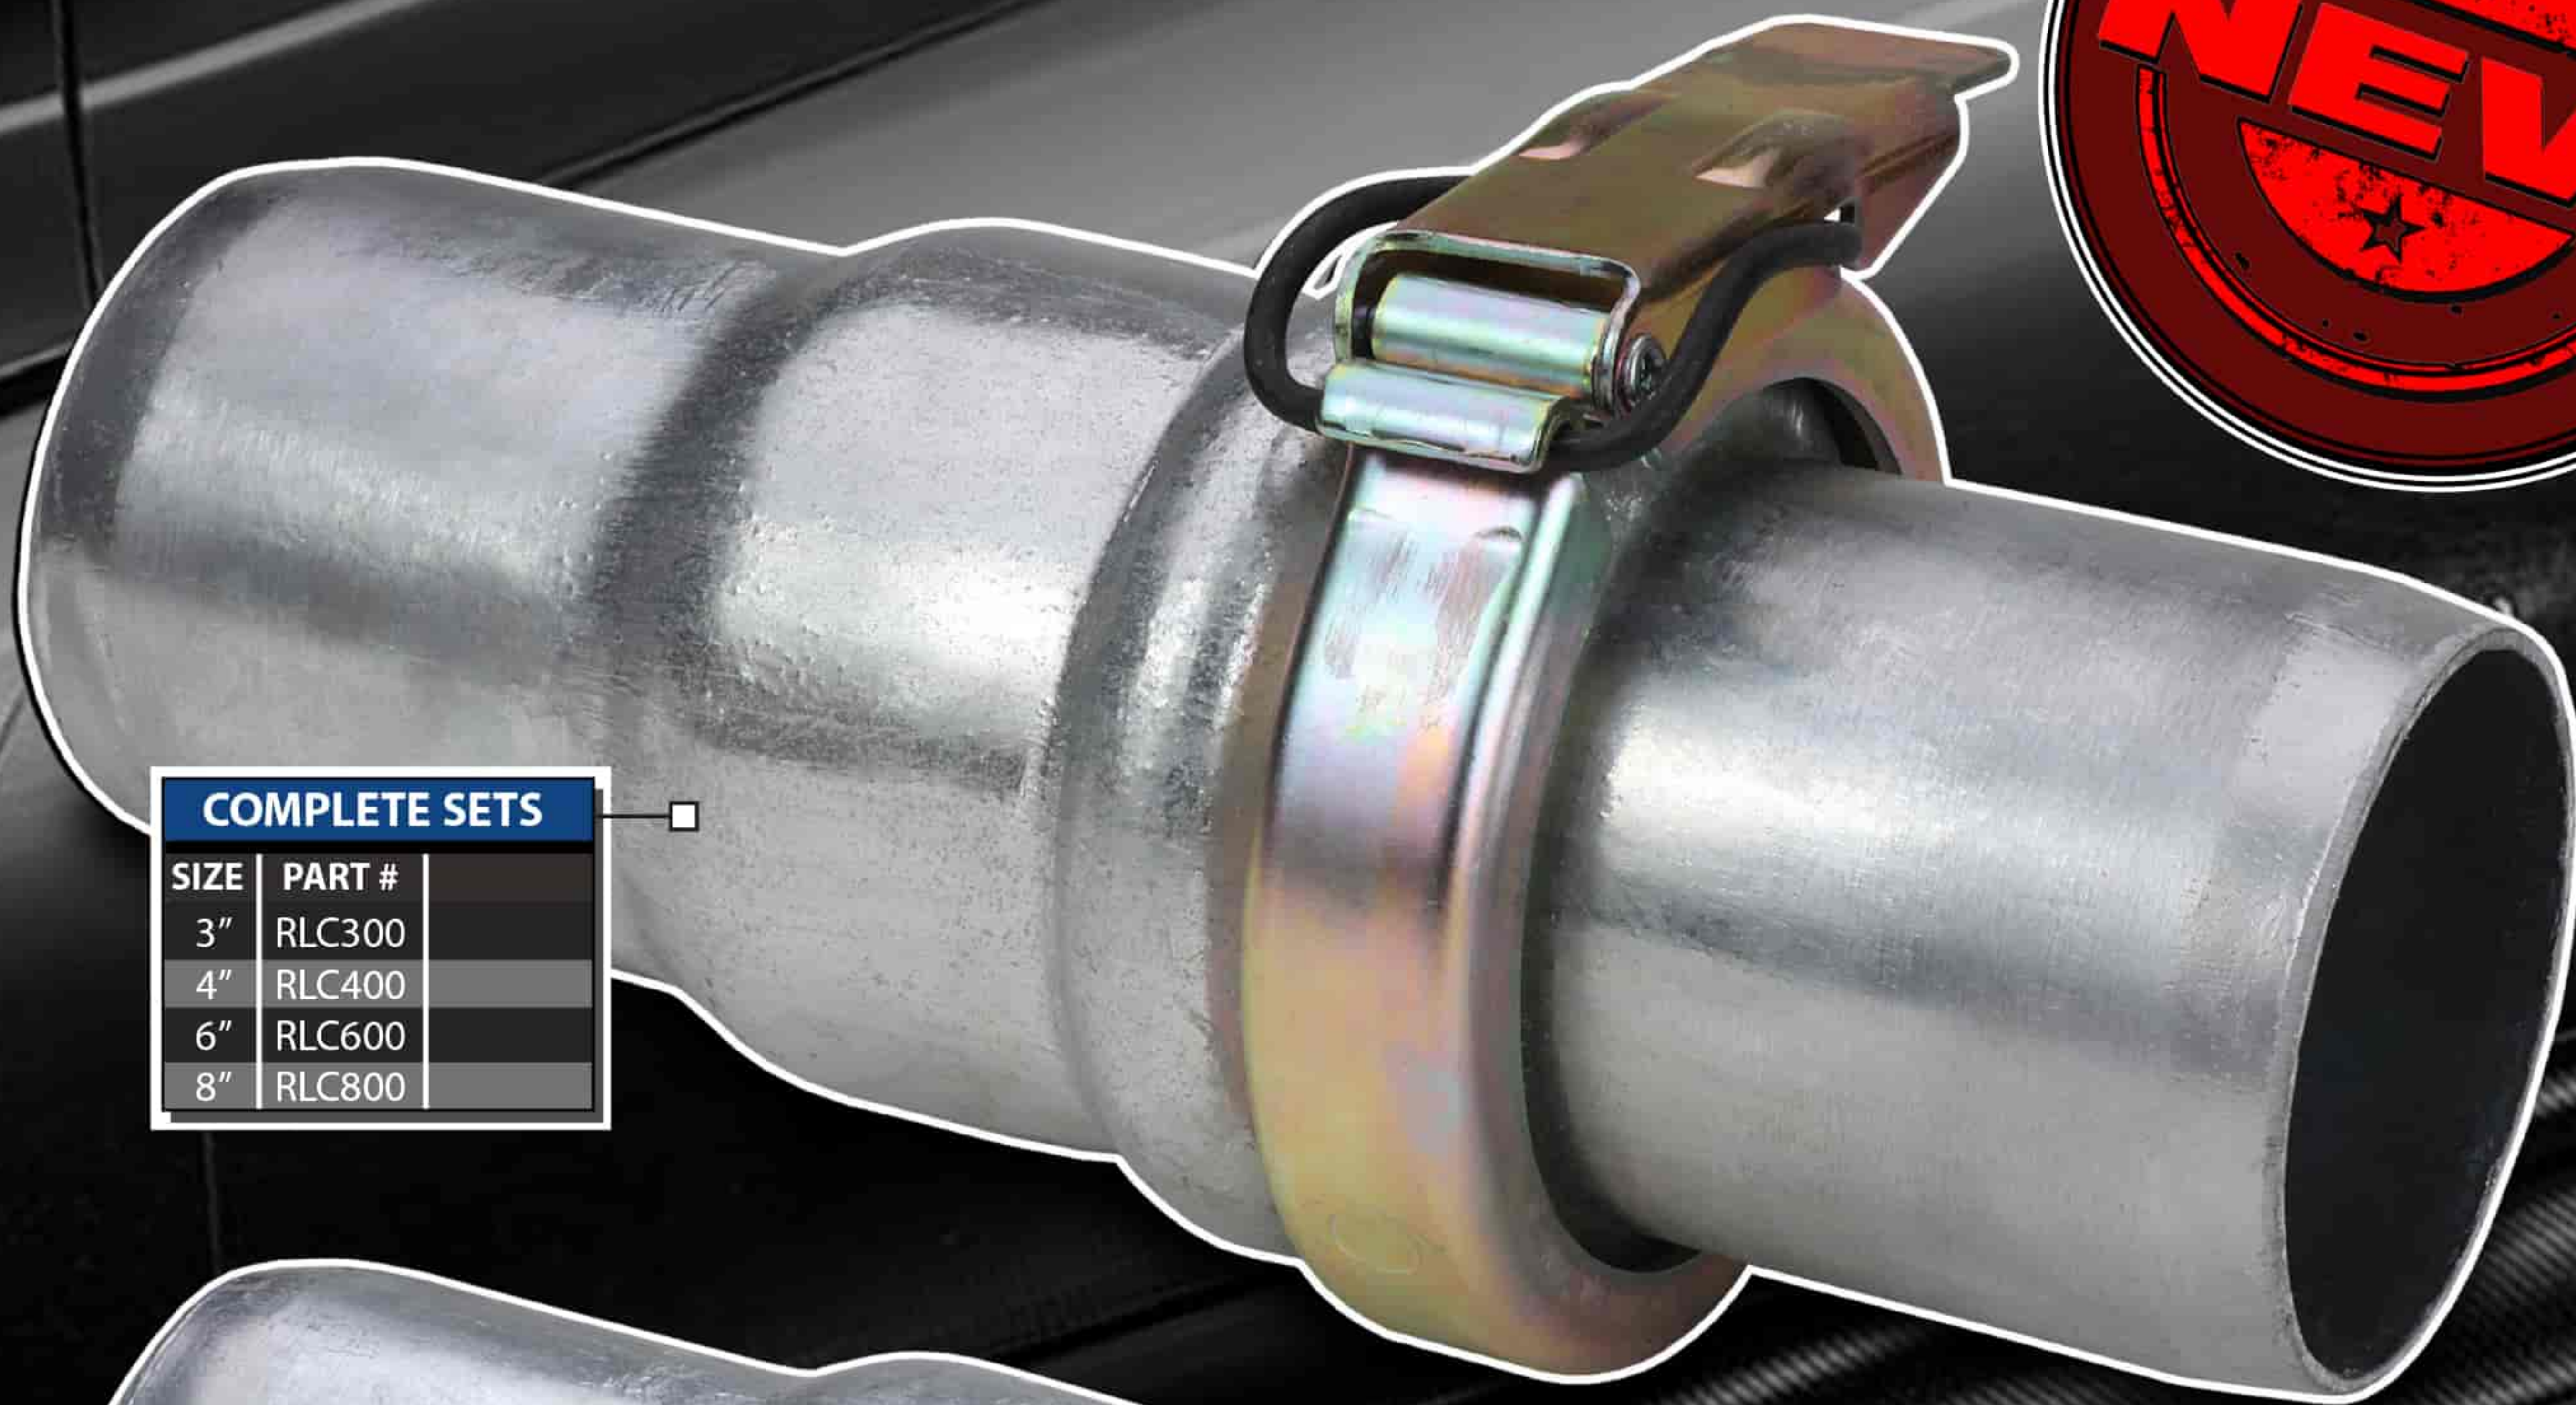

# RING LOCKS

COMPLETE SETS	
SIZE	PART #
3"	RLC300
4"	RLC400
6"	RLC600
8"	RLC800

FEMALE w/HOSE SHANK	
SIZE	PART #
3"	RLC300F
4"	RLC400F
6"	RLC600F
8"	RLC800F

RUBBER O-RING	
SIZE	PART #
3"	RLC300G
4"	RLC400G
6"	RLC600G
8"	RLC800G

LEVER RING	
SIZE	PART #
3"	RLC300LR
4"	RLC400LR
6"	RLC600LR
8"	RLC800LR

MALE w/HOSE SHANK	
SIZE	PART #
3"	RLC300M
4"	RLC400M
6"	RLC600M
8"	RLC800M

**COUPLINGS +**

The SIMPLE SOLUTION