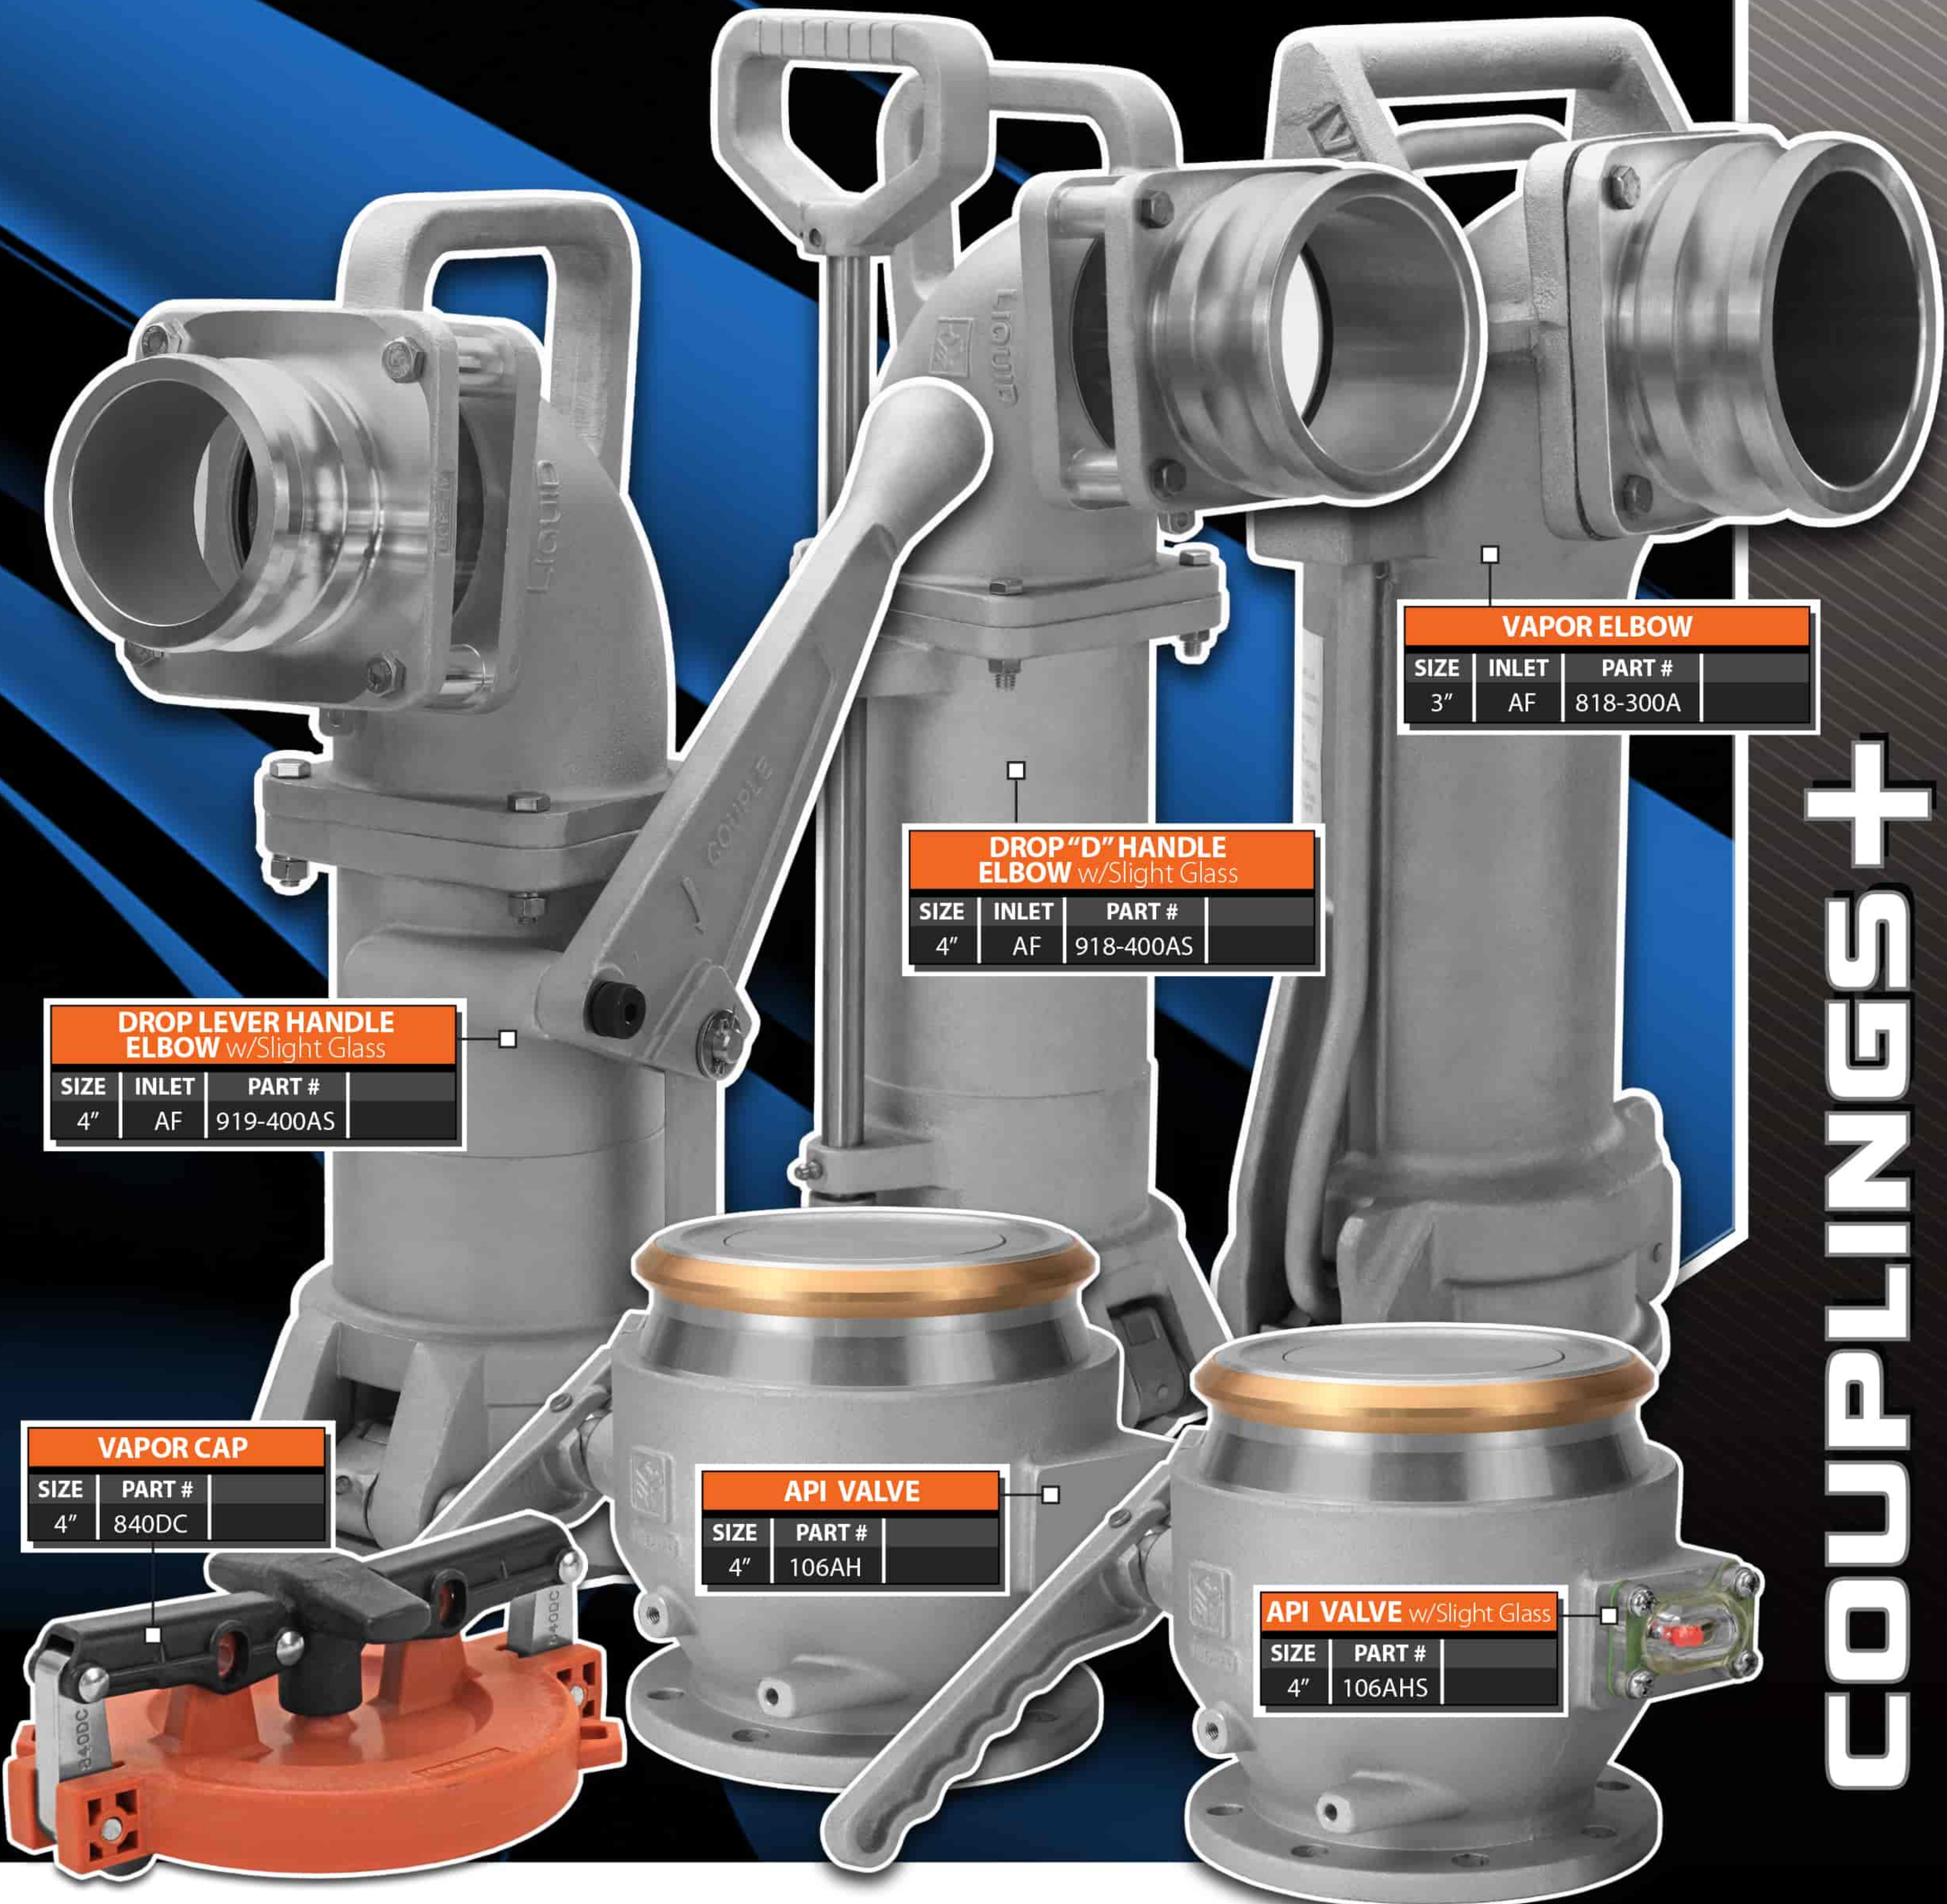

SEAL FAST

# FUEL TANKER

PRODUCT LINE-UP

**DROP LEVER HANDLE ELBOW w/Slight Glass**

SIZE	INLET	PART #
4"	AF	919-400AS

**DROP "D" HANDLE ELBOW w/Slight Glass**

SIZE	INLET	PART #
4"	AF	918-400AS

**VAPOR ELBOW**

SIZE	INLET	PART #
3"	AF	818-300A

**VAPOR CAP**

SIZE	PART #
4"	840DC

**API VALVE**

SIZE	PART #
4"	106AH

**API VALVE w/Slight Glass**

SIZE	PART #
4"	106AHS

**COUPLINGS +**

The SIMPLE SOLUTION