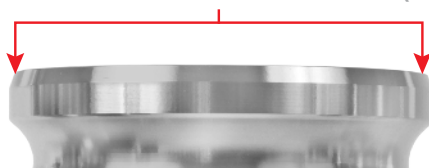

8"

CAMLOCKS COUPLINGS

PTK NAE

TRAINING
2023

Male Camlock Outside Diameter (OD)

Female Camlock Inside Diameter (ID)

In the 8" camlocks there are the PTK and the NAE versions available:

DETAILS:

- PTK stands for PT Coupling & Kuriyama
- NAE stands for Neco, "Dixon" Andrews and Evertite.

PTK Measures a diameter of less than 9"

Male Camlock Outside Diameter (OD)

Female Camlock Inside Diameter (ID)

NAE Measures a diameter of over 9"

Male Camlock Outside Diameter (OD)

Female Camlock Inside Diameter (ID)