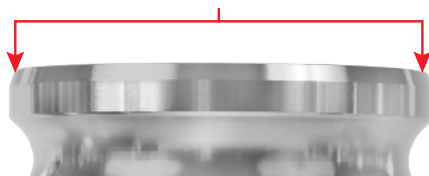

8"

CAMLOCKS COUPLINGS

PTK NAE

TRAINING
2023

Male Camlock Outside Diameter (OD)

Female Camlock Inside Diameter (ID)

In the 8" camlocks there are the PTK and the NAE versions available:

DETAILS:

- PTK stands for PT Coupling & Kuriyama
- NAE stands for Neco, "Dixon" Andrews and Evertite.

PTK Measures a diameter of less than 9"

Male Camlock Outside Diameter (OD)

Female Camlock Inside Diameter (ID)

NAE Measures a diameter of over 9"

Male Camlock Outside Diameter (OD)

Female Camlock Inside Diameter (ID)